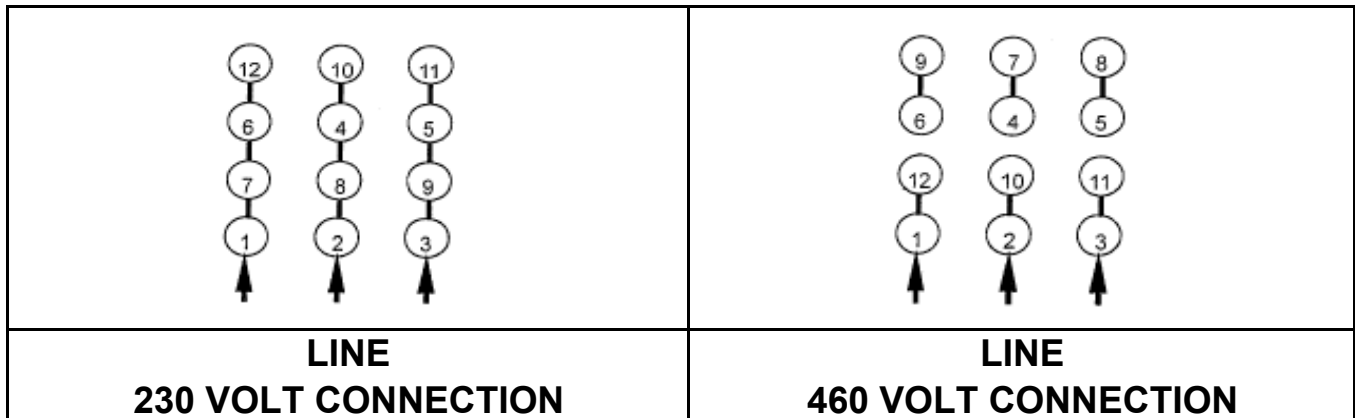

DATE:
June 22, 2005

CONNECTION DIAGRAM

CATALOG NO.:
EP0104

SCHEMATIC - Δ / Y CONNECTION

ACROSS THE LINE CONNECTION

WYE START-DELTA RUN CONNECTION