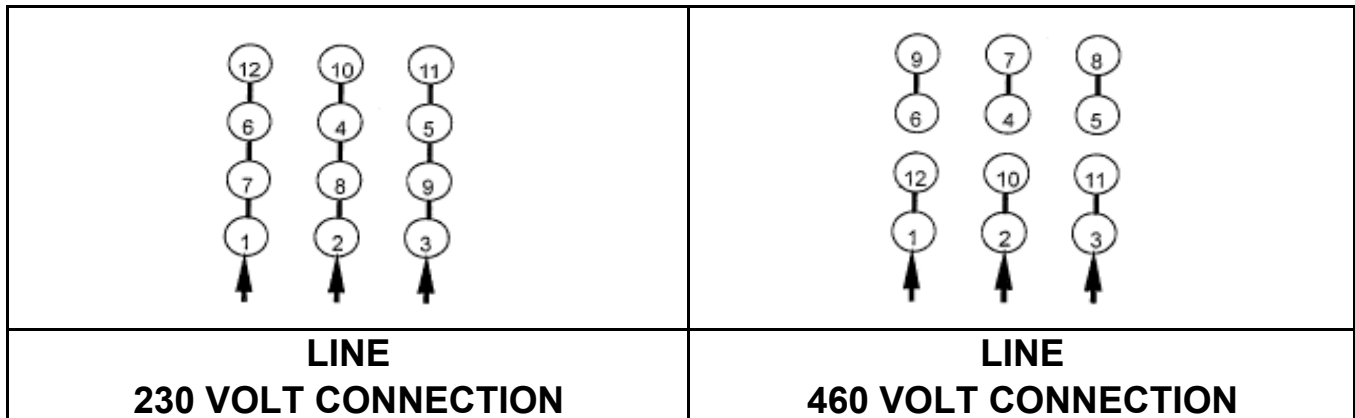

DATE:
June 22, 2005

CONNECTION DIAGRAM

CATALOG NO.:
EP0154

SCHEMATIC - Δ / Y CONNECTION

ACROSS THE LINE CONNECTION

WYE START-DELTA RUN CONNECTION