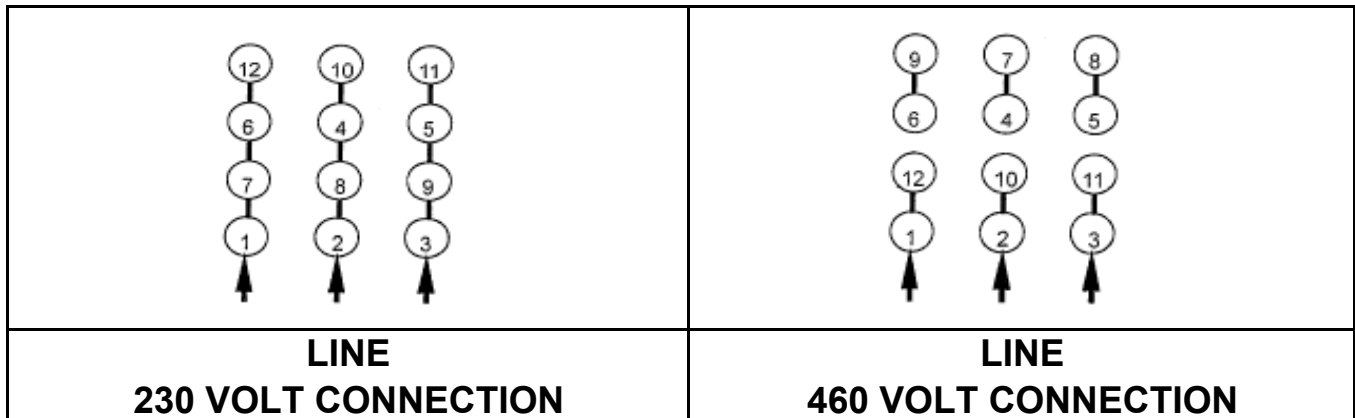

DATE:
June 22, 2005

CONNECTION DIAGRAM

CATALOG NO.:
EP0156

SCHEMATIC - Δ / Y CONNECTION

ACROSS THE LINE CONNECTION

WYE START-DELTA RUN CONNECTION