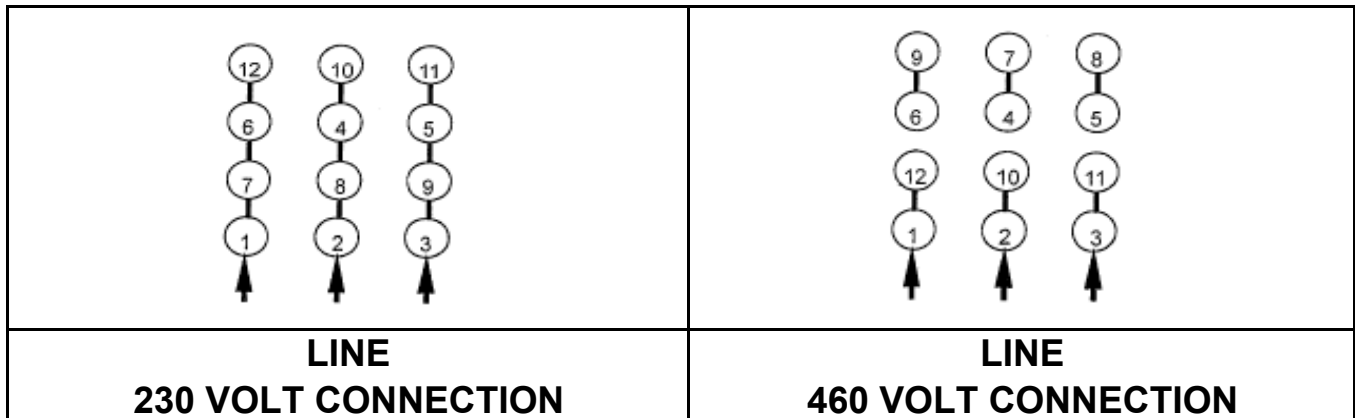

DATE:
June 22, 2005

CONNECTION DIAGRAM

CATALOG NO.:
EP0252

SCHEMATIC - Δ / Y CONNECTION

ACROSS THE LINE CONNECTION

WYE START-DELTA RUN CONNECTION