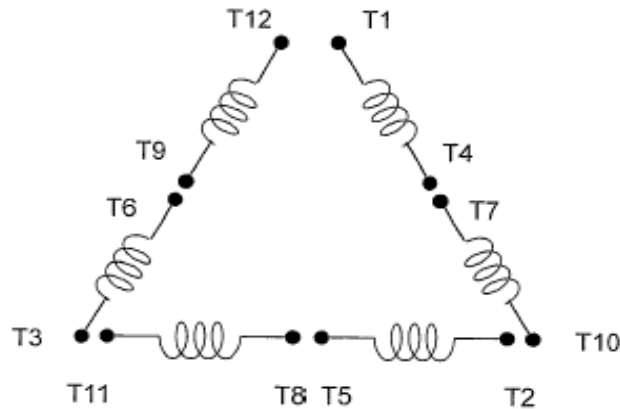

DATE:
September 13, 2006

CONNECTION DIAGRAM

CATALOG NO.:
EP0252C

SCHEMATIC - Δ / Y CONNECTION

ACROSS THE LINE CONNECTION

WYE START-DELTA RUN CONNECTION