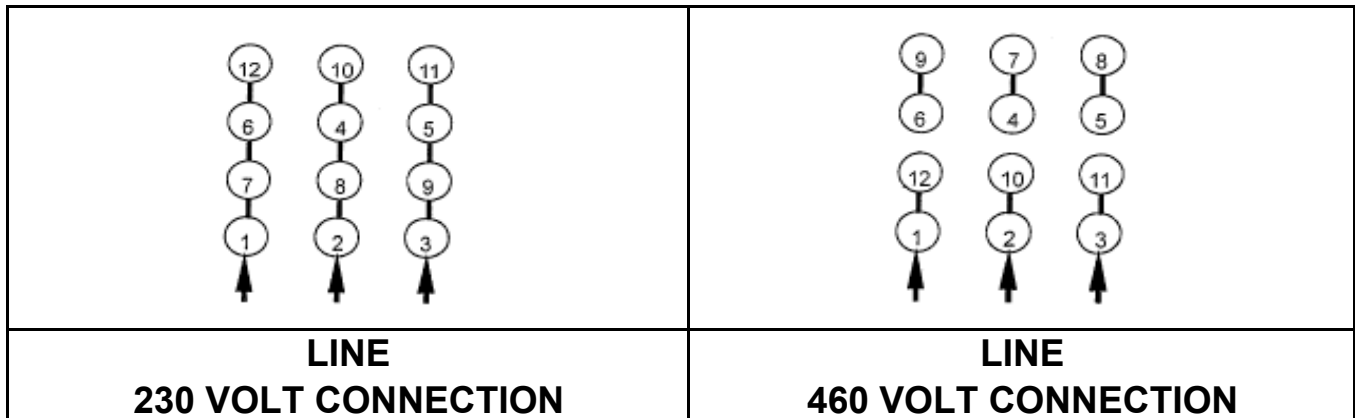

DATE:
September 13, 2006

CONNECTION DIAGRAM

CATALOG NO.:
EP0252C

SCHEMATIC - Δ / Y CONNECTION

ACROSS THE LINE CONNECTION

WYE START-DELTA RUN CONNECTION