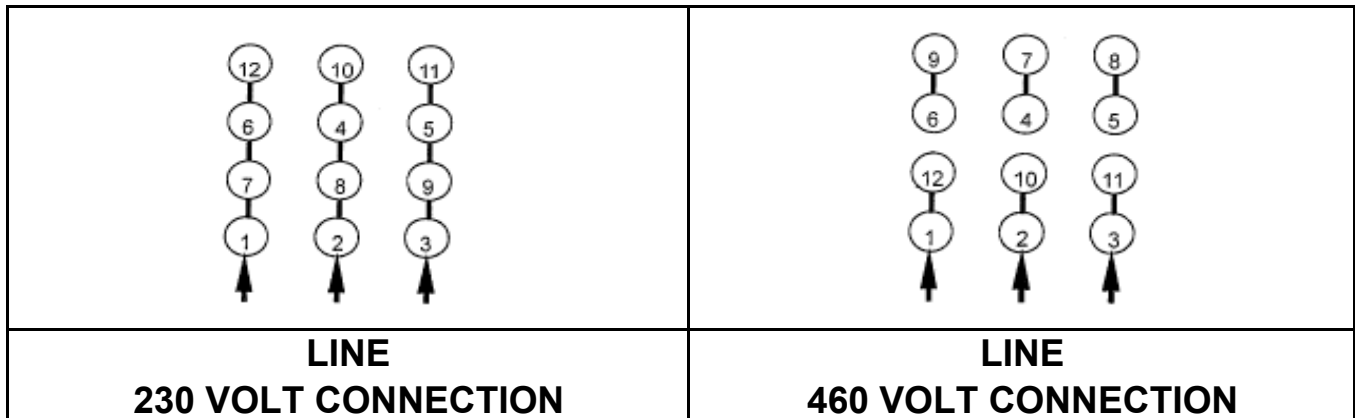

DATE:
June 22, 2005

CONNECTION DIAGRAM

CATALOG NO.:
EP0254

SCHEMATIC - Δ / Y CONNECTION

ACROSS THE LINE CONNECTION

WYE START-DELTA RUN CONNECTION