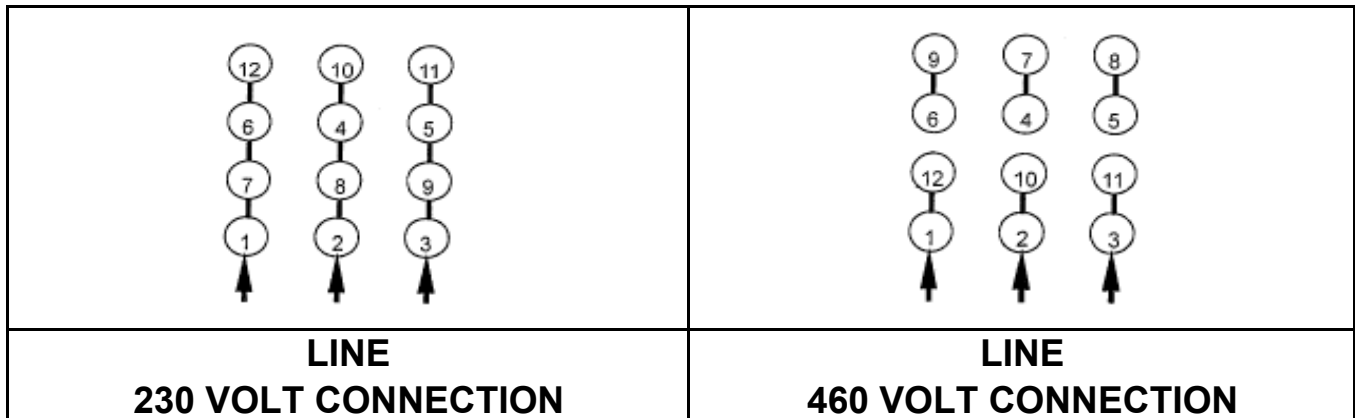

DATE:
February 15, 2007

CONNECTION DIAGRAM

CATALOG NO.:
EP0254S

SCHEMATIC - Δ / Y CONNECTION

ACROSS THE LINE CONNECTION

WYE START-DELTA RUN CONNECTION