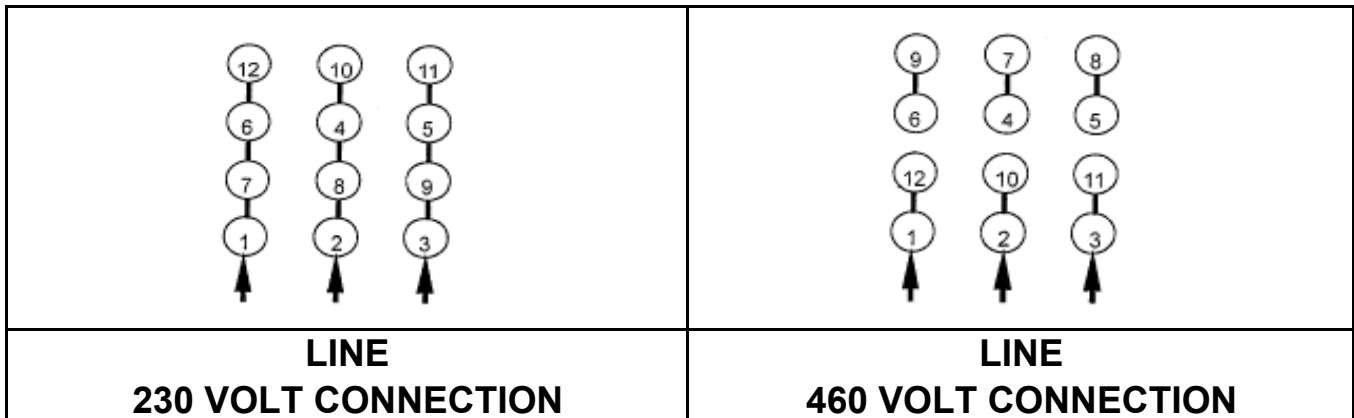

DATE:
June 22, 2005

CONNECTION DIAGRAM

CATALOG NO.:
EP0302

SCHEMATIC - Δ / Y CONNECTION

ACROSS THE LINE CONNECTION

WYE START-DELTA RUN CONNECTION