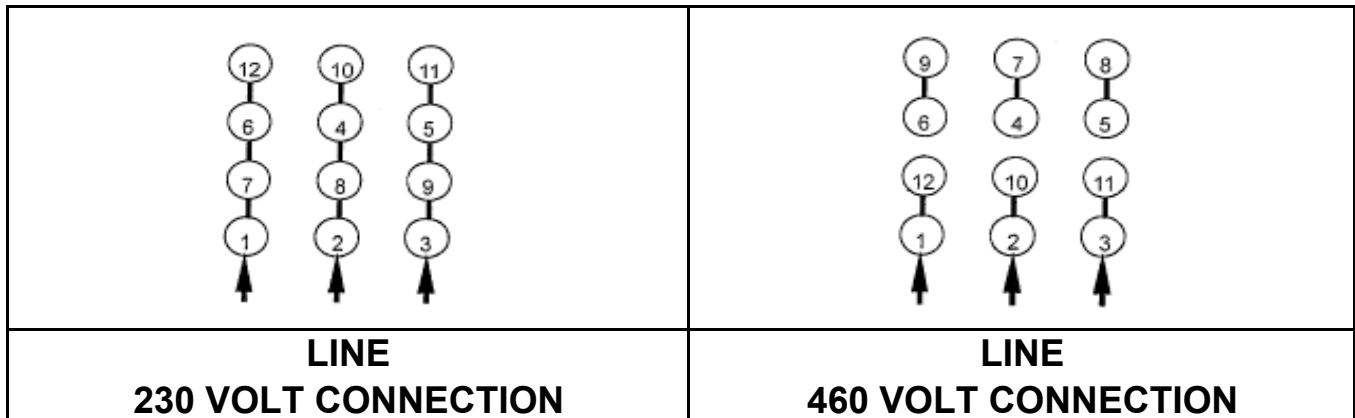

DATE:
February 15, 2007

CONNECTION DIAGRAM

CATALOG NO.:
EP0304S

SCHEMATIC - Δ / Y CONNECTION

ACROSS THE LINE CONNECTION

WYE START-DELTA RUN CONNECTION