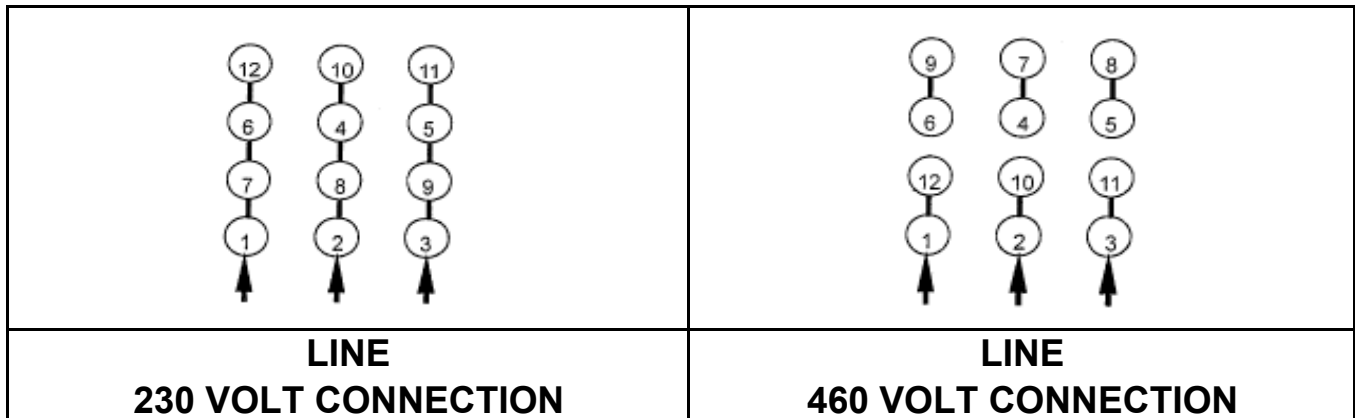

DATE:
June 22, 2005

CONNECTION DIAGRAM

CATALOG NO.:
EP0306

SCHEMATIC - Δ / Y CONNECTION

ACROSS THE LINE CONNECTION

WYE START-DELTA RUN CONNECTION