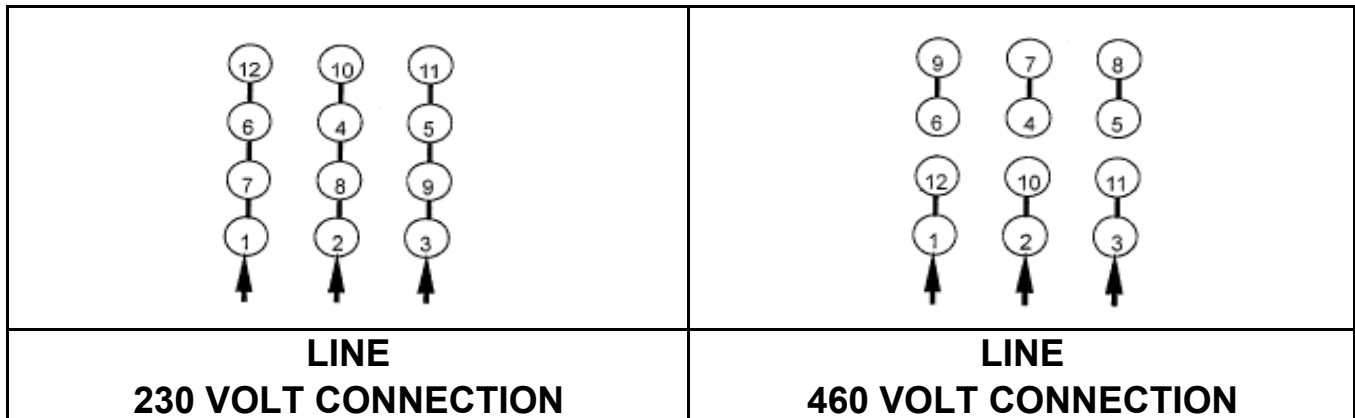

DATE:
February 15, 2007

CONNECTION DIAGRAM

CATALOG NO.:
EP0404S

SCHEMATIC - Δ / Y CONNECTION

ACROSS THE LINE CONNECTION

WYE START-DELTA RUN CONNECTION