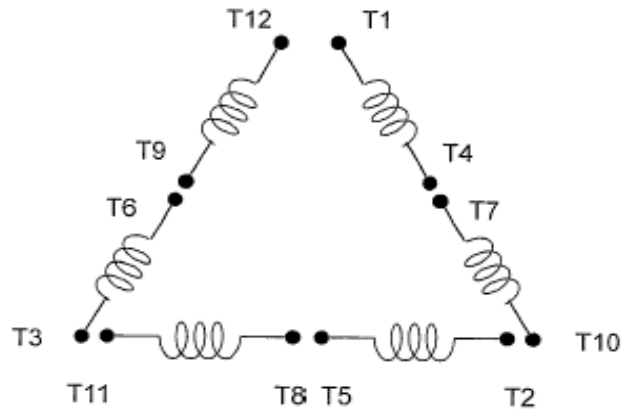

DATE:
February 15, 2007

CONNECTION DIAGRAM

CATALOG NO.:
EP0404S

SCHEMATIC - Δ / Y CONNECTION

ACROSS THE LINE CONNECTION

WYE START-DELTA RUN CONNECTION