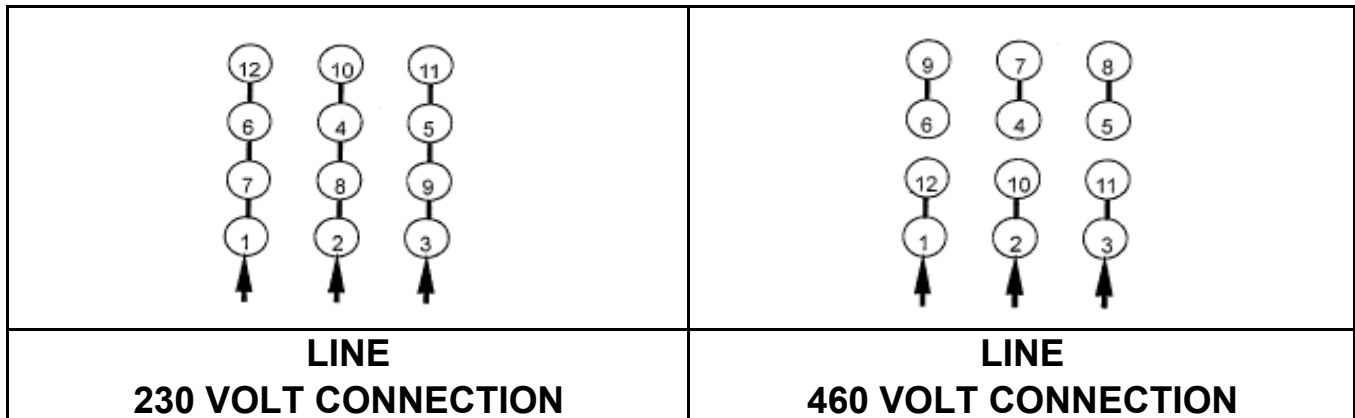

DATE:
June 22, 2005

CONNECTION DIAGRAM

CATALOG NO.:
EP0406

SCHEMATIC - Δ / Y CONNECTION

ACROSS THE LINE CONNECTION

WYE START-DELTA RUN CONNECTION