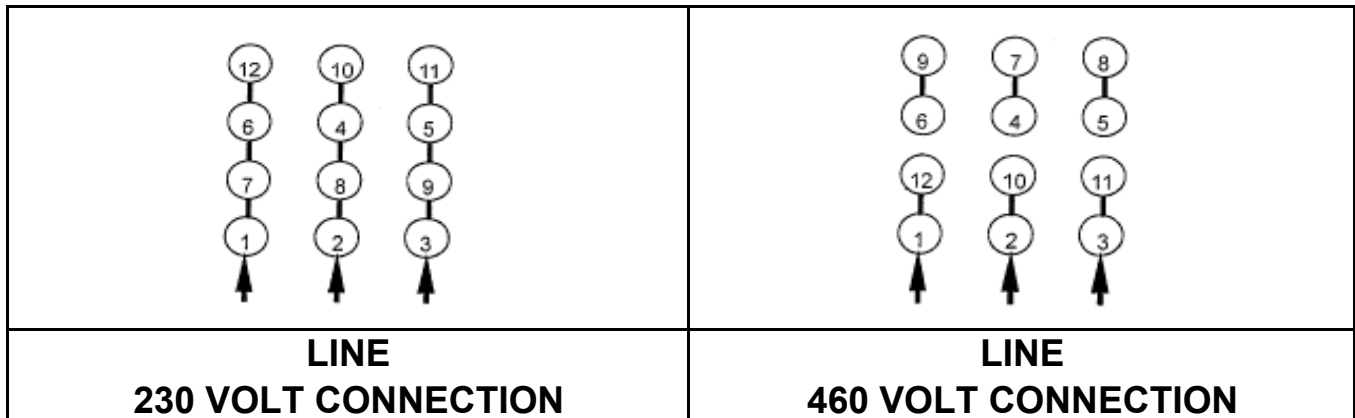

DATE:
June 22, 2005

CONNECTION DIAGRAM

CATALOG NO.:
EP0502

SCHEMATIC - Δ / Y CONNECTION

ACROSS THE LINE CONNECTION

WYE START-DELTA RUN CONNECTION