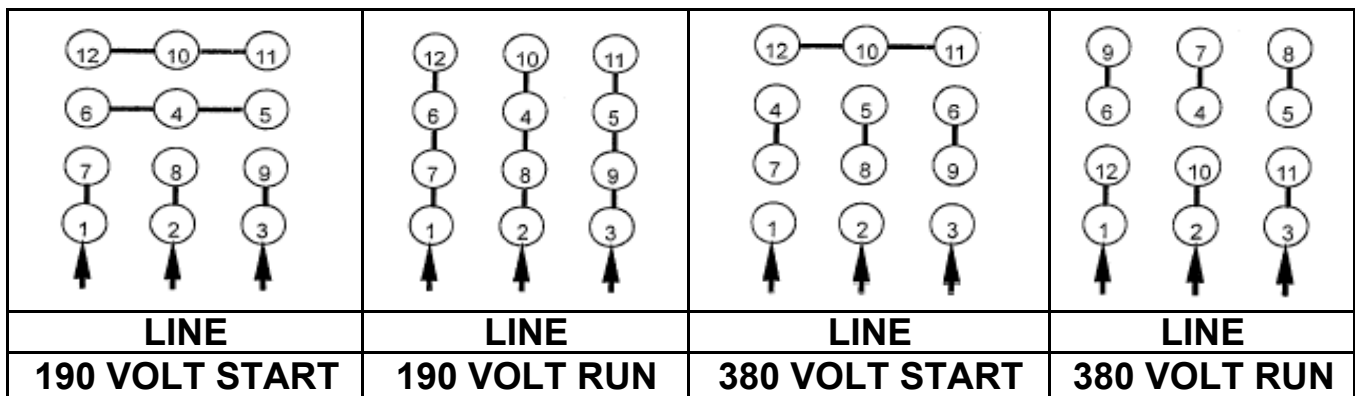

DATE:
September 13, 2006

CONNECTION DIAGRAM

CATALOG NO.:
EP0502C-50

SCHEMATIC - Δ / Y CONNECTION

ACROSS THE LINE CONNECTION

WYE START-DELTA RUN CONNECTION

DWG NO.
DAC-1565-4