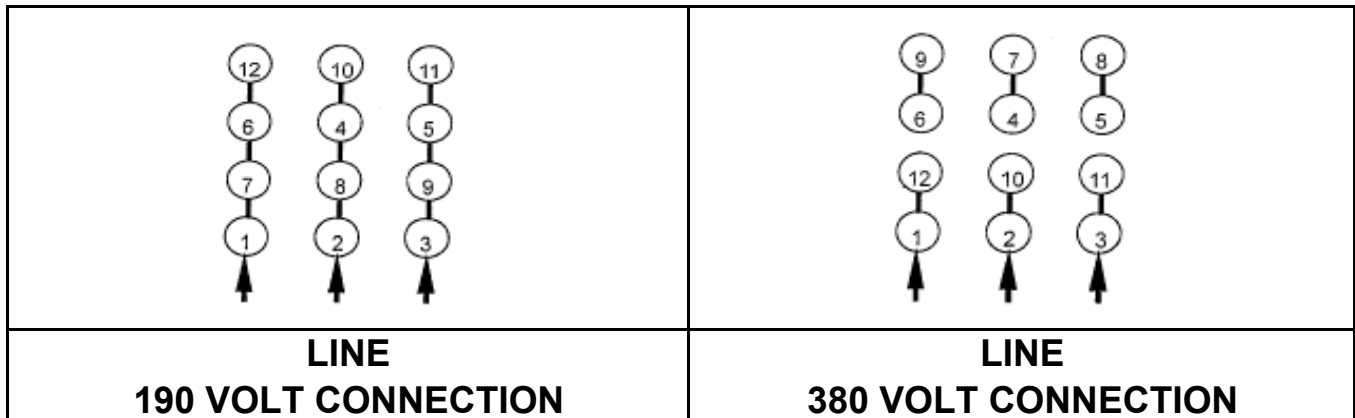

DATE:
September 13, 2006

CONNECTION DIAGRAM

CATALOG NO.:
EP0502C-50

SCHEMATIC - Δ / Y CONNECTION

ACROSS THE LINE CONNECTION

WYE START-DELTA RUN CONNECTION

DWG NO.
DAC-1565-4