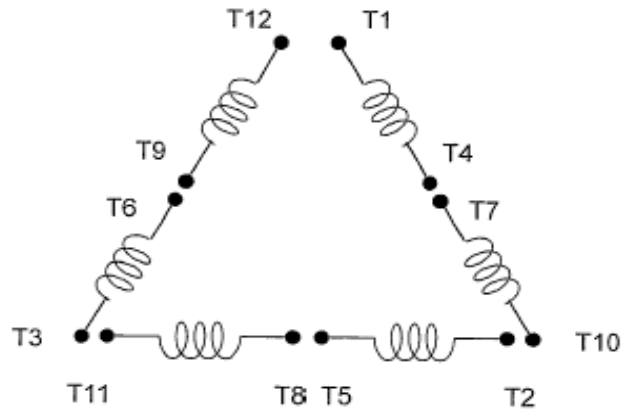

DATE:
September 13, 2006

CONNECTION DIAGRAM

CATALOG NO.:
EP0502C-50

SCHEMATIC - Δ / Y CONNECTION

ACROSS THE LINE CONNECTION

WYE START-DELTA RUN CONNECTION

DWG NO.
DAC-1565-4