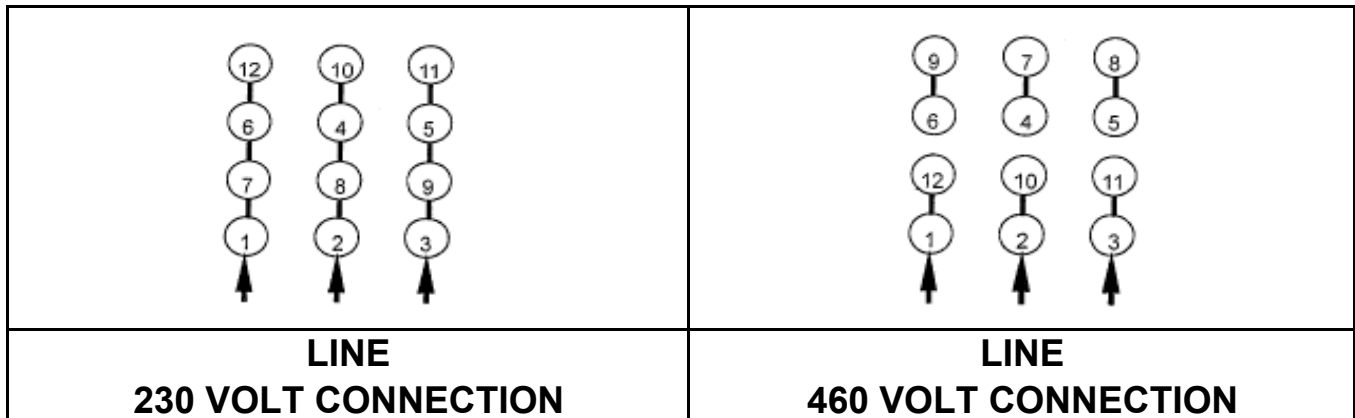

DATE:
June 22, 2005

CONNECTION DIAGRAM

CATALOG NO.:
EP0504

SCHEMATIC - Δ / Y CONNECTION

ACROSS THE LINE CONNECTION

WYE START-DELTA RUN CONNECTION