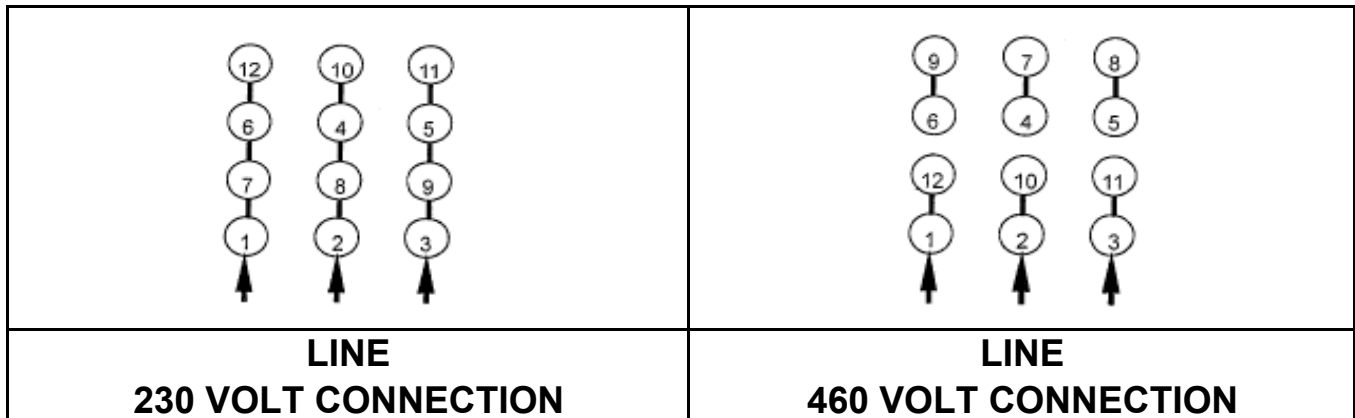

DATE:
February 15, 2007

CONNECTION DIAGRAM

CATALOG NO.:
EP0504S

SCHEMATIC - Δ / Y CONNECTION

ACROSS THE LINE CONNECTION

WYE START-DELTA RUN CONNECTION