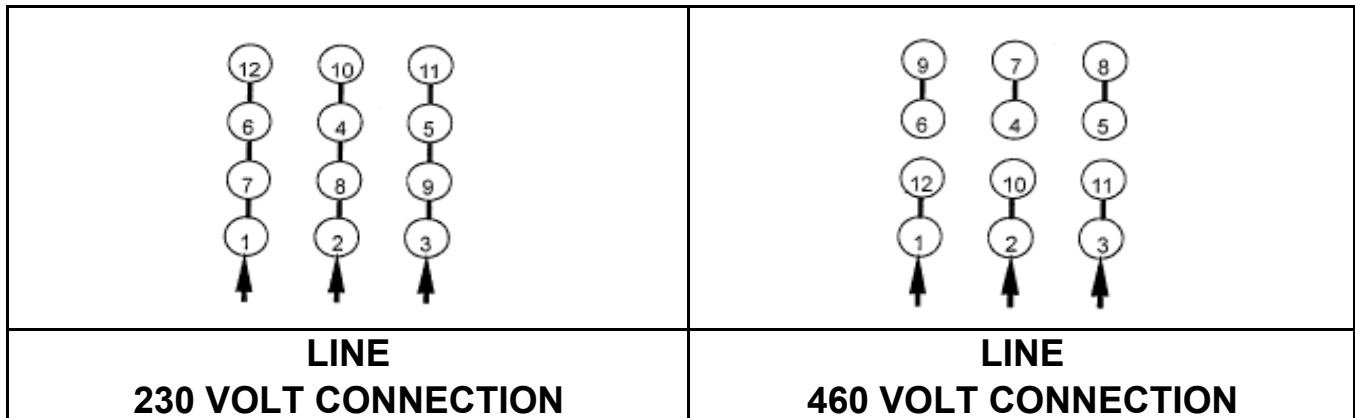

DATE:
June 22, 2005

CONNECTION DIAGRAM

CATALOG NO.:
EP0506

SCHEMATIC - Δ / Y CONNECTION

ACROSS THE LINE CONNECTION

WYE START-DELTA RUN CONNECTION