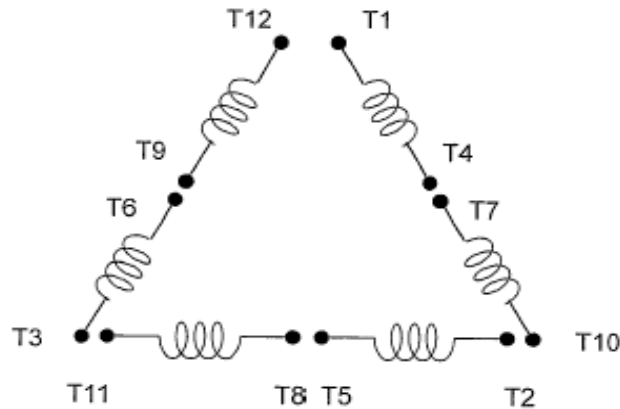

DATE:
June 22, 2005

CONNECTION DIAGRAM

CATALOG NO.:
EP0602

SCHEMATIC - Δ / Y CONNECTION

ACROSS THE LINE CONNECTION

WYE START-DELTA RUN CONNECTION