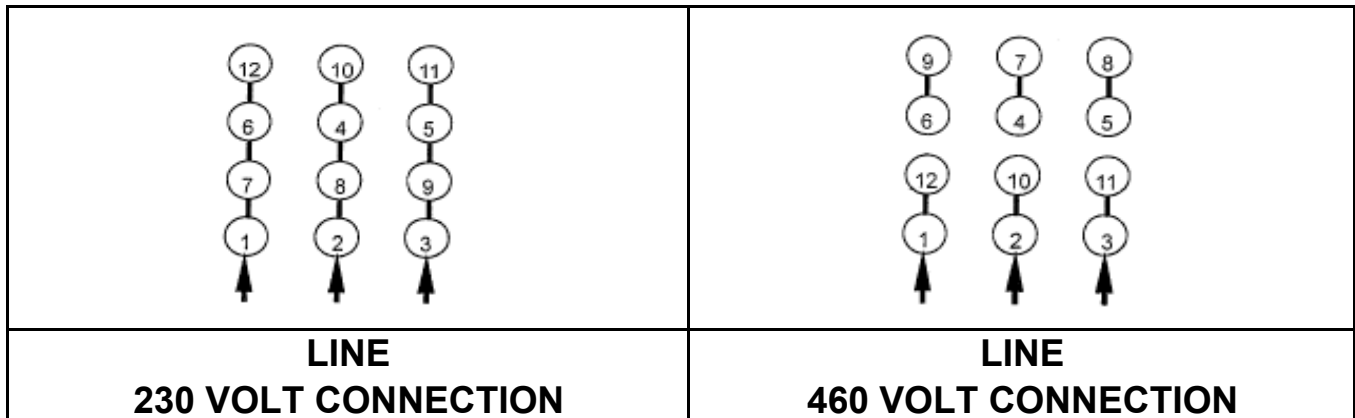

DATE:
June 22, 2005

CONNECTION DIAGRAM

CATALOG NO.:
EP0602

SCHEMATIC - Δ / Y CONNECTION

ACROSS THE LINE CONNECTION

WYE START-DELTA RUN CONNECTION