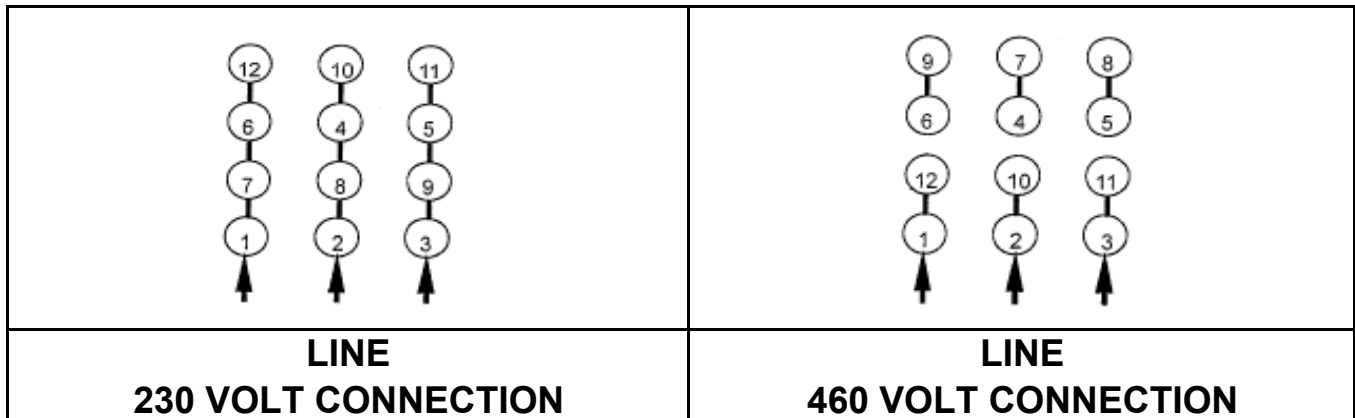

DATE:
February 15, 2007

CONNECTION DIAGRAM

CATALOG NO.:
EP0604S

SCHEMATIC - Δ / Y CONNECTION

ACROSS THE LINE CONNECTION

WYE START-DELTA RUN CONNECTION