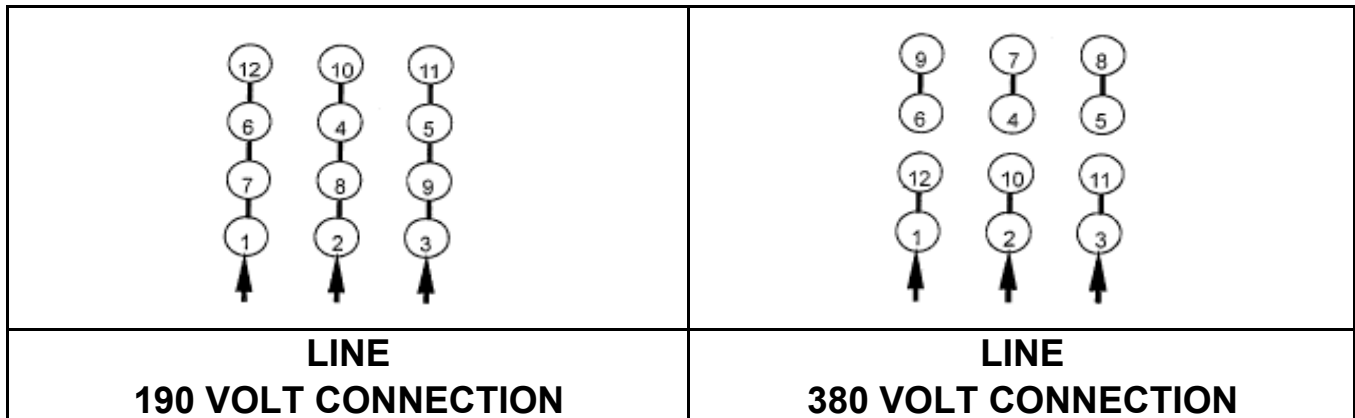

DATE:
October 3, 2005

CONNECTION DIAGRAM

CATALOG NO.:
EP0606-50

SCHEMATIC - Δ / Y CONNECTION

ACROSS THE LINE CONNECTION

WYE START-DELTA RUN CONNECTION