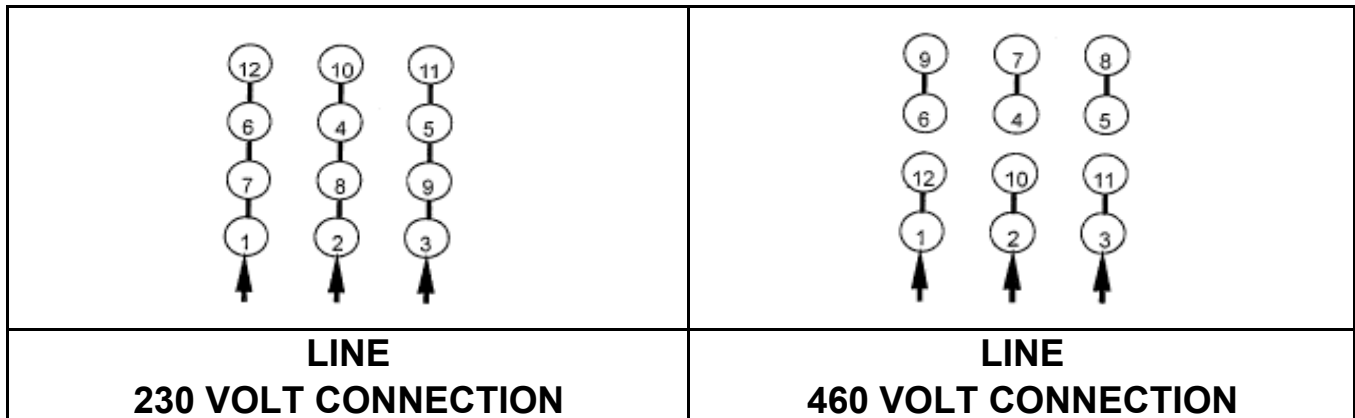

DATE:
June 22, 2005

CONNECTION DIAGRAM

CATALOG NO.:
EP0606

SCHEMATIC - Δ / Y CONNECTION

ACROSS THE LINE CONNECTION

WYE START-DELTA RUN CONNECTION