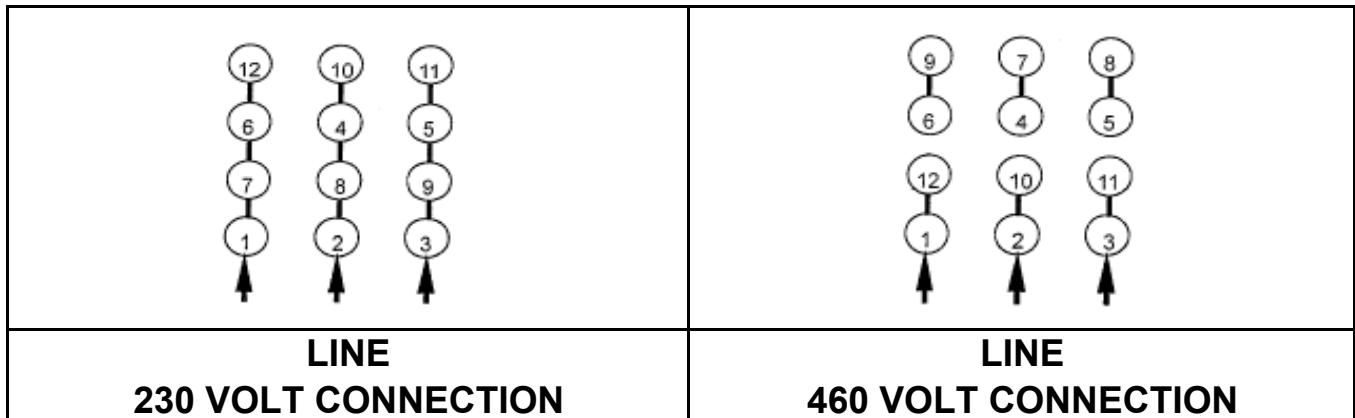

DATE:
June 22, 2005

CONNECTION DIAGRAM

CATALOG NO.:
EP0752

SCHEMATIC - Δ / Y CONNECTION

ACROSS THE LINE CONNECTION

WYE START-DELTA RUN CONNECTION