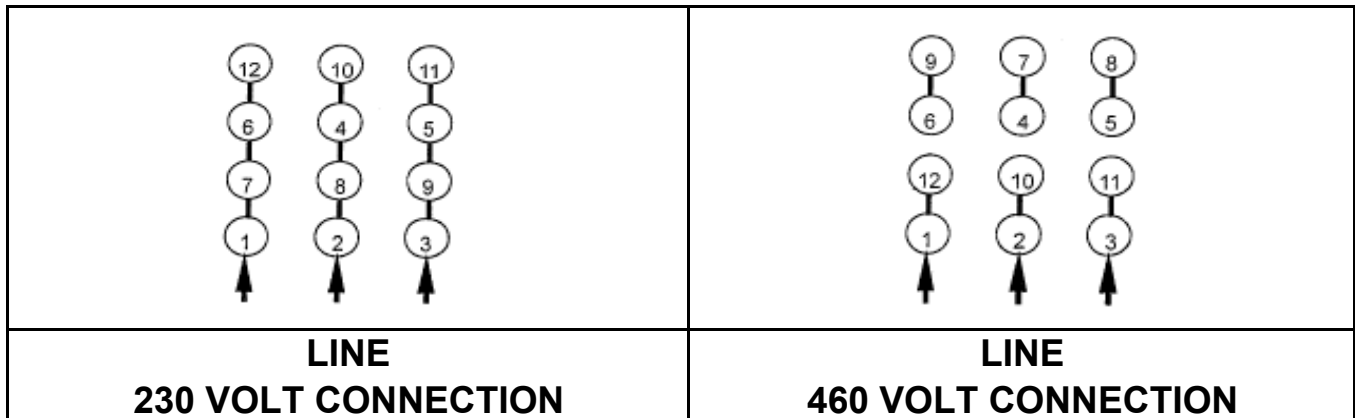

DATE:
June 22, 2005

CONNECTION DIAGRAM

CATALOG NO.:
EP0754R

SCHEMATIC - Δ / Y CONNECTION

ACROSS THE LINE CONNECTION

WYE START-DELTA RUN CONNECTION