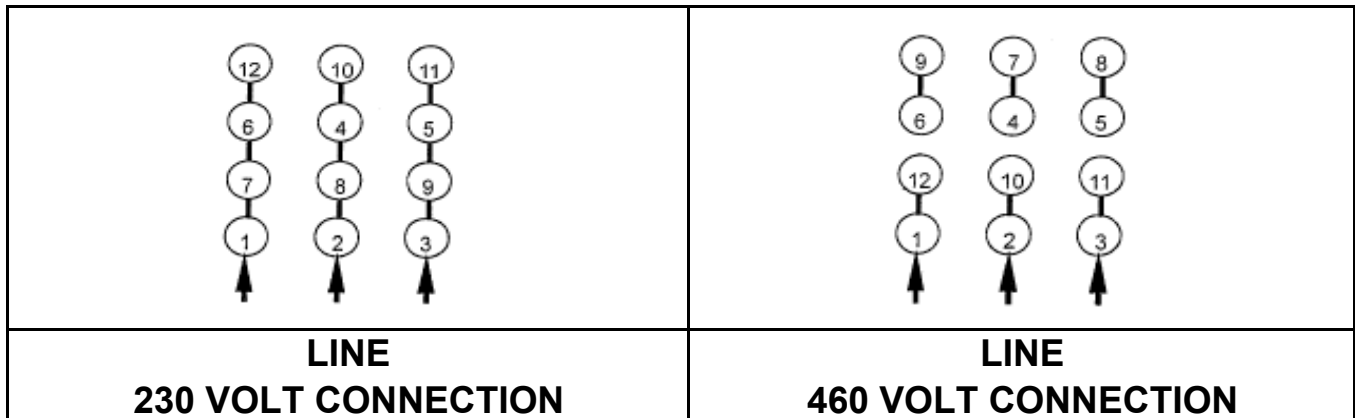

DATE:
June 22, 2005

CONNECTION DIAGRAM

CATALOG NO.:
EP1004

SCHEMATIC - Δ / Y CONNECTION

ACROSS THE LINE CONNECTION

WYE START-DELTA RUN CONNECTION