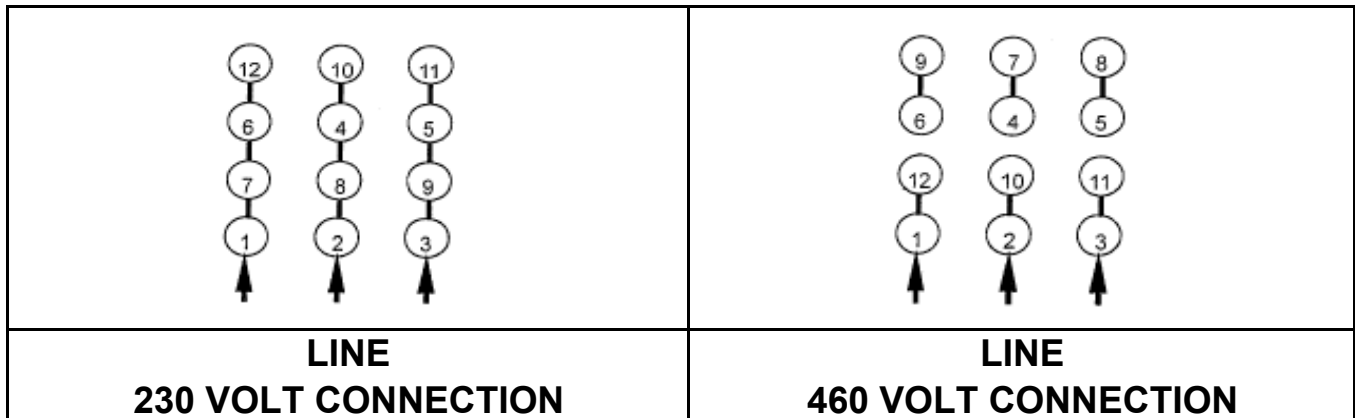

DATE:
February 15, 2007

CONNECTION DIAGRAM

CATALOG NO.:
EP1004S

SCHEMATIC - Δ / Y CONNECTION

ACROSS THE LINE CONNECTION

WYE START-DELTA RUN CONNECTION