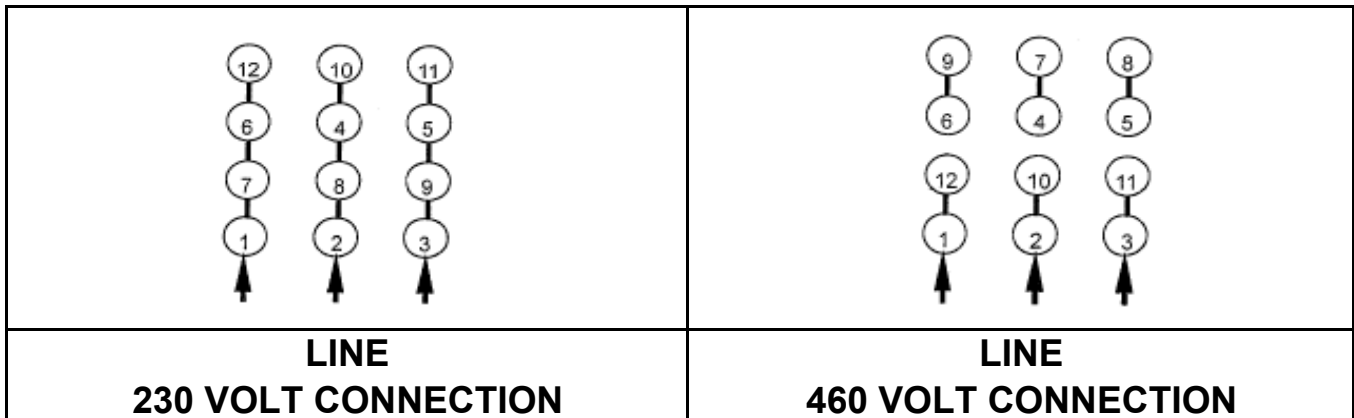

DATE:
February 15, 2007

CONNECTION DIAGRAM

CATALOG NO.:
EP1254S

SCHEMATIC - Δ / Y CONNECTION

ACROSS THE LINE CONNECTION

WYE START-DELTA RUN CONNECTION