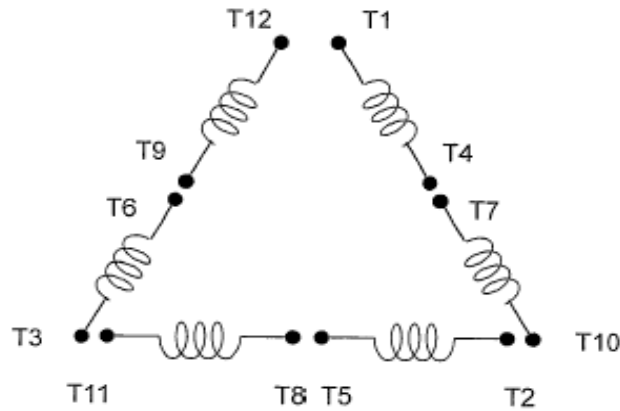

DATE:
December 2, 2005

CONNECTION DIAGRAM

CATALOG NO.:
EP1256

SCHEMATIC - Δ / Y CONNECTION

ACROSS THE LINE CONNECTION

WYE START-DELTA RUN CONNECTION