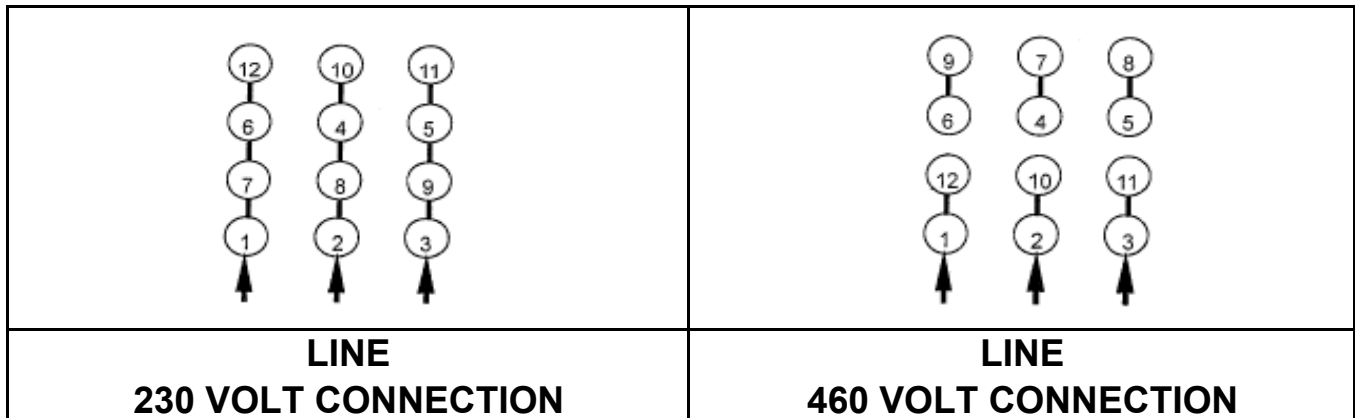

DATE:
December 2, 2005

CONNECTION DIAGRAM

CATALOG NO.:
EP1256

SCHEMATIC - Δ / Y CONNECTION

ACROSS THE LINE CONNECTION

WYE START-DELTA RUN CONNECTION