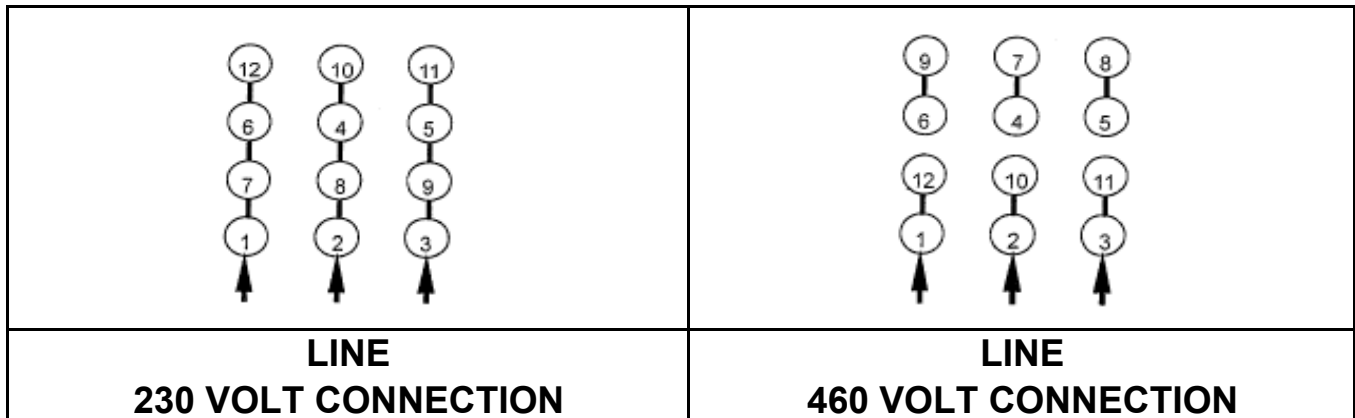

DATE:
June 22, 2005

CONNECTION DIAGRAM

CATALOG NO.:
EP7/56

SCHEMATIC - Δ / Y CONNECTION

ACROSS THE LINE CONNECTION

WYE START-DELTA RUN CONNECTION