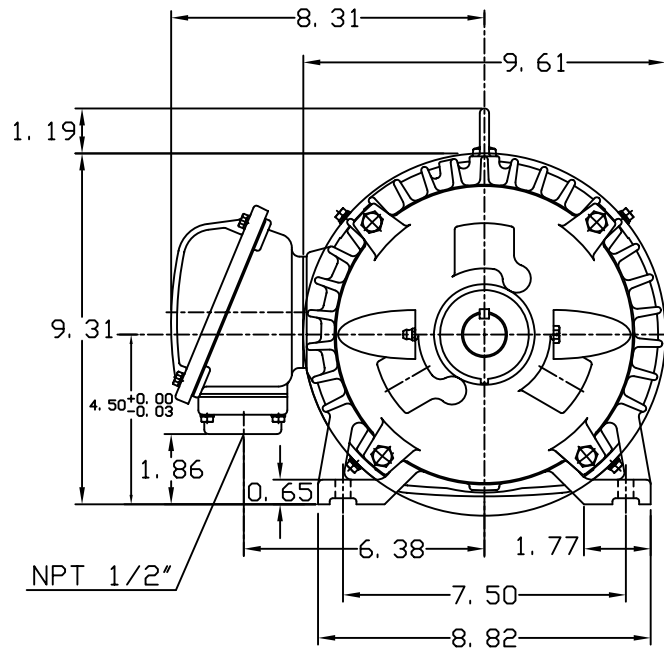

DATE
JUNE 21, 2005
CATALOG NO.
EP0032-50

OUTLINE DIMENSIONS
3-PHASE INDUCTION MOTOR

MOTOR TYPE:
AEHH8N
FRAME NO. 182T

Pole	HP	KW	Hz	VOLT	Syn. Speed RPM
2	3	2.2	50	190/380	3000

Ins	Rating	Dimension in	Approx Weight	Bearings
F	CONT.	inch	95 lbs.	DE: 6306ZZ NDE: 6306ZZ

Totally Enclosed Fan-Cooled Type, Squirrel-Cage Rotor.

① 10. 30. 00

J. H. LIANG

DWN.	J. H. LIANG	11-30-98
CHKD.	C. S. LO	12-29-98
APPD.	Y. B. HUANG	12-29-98

TECO Westinghouse

DWG NO.
31057H353003