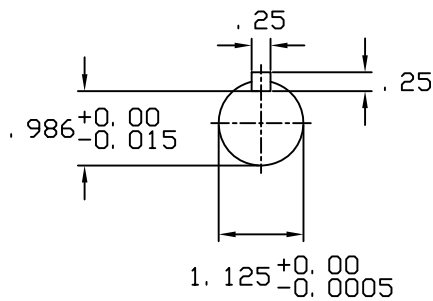

DATE
JUNE 21, 2005
CATALOG NO.
EP0032-50

OUTLINE DIMENSIONS
3-PHASE INDUCTION MOTOR

MOTOR TYPE:
AEHH8N
FRAME NO. 182T

Pole	HP	KW	Hz	VOLT	Syn. Speed RPM
2	3	2.2	50	190/380	3000

Ins	Rating	Dimension in	Approx Weight	Bearings
F	CONT.	inch	95 lbs.	DE: 6306ZZ NDE: 6306ZZ

Totally Enclosed Fan-Cooled Type, Squirrel-Cage Rotor.

① 10. 30. 00

J. H. LIANG

DWN.	J. H. LIANG	11-30-98
CHKD.	C. S. LO	12-29-98
APPD.	Y. B. HUANG	12-29-98

TECO Westinghouse

DWG NO.
31057H353003