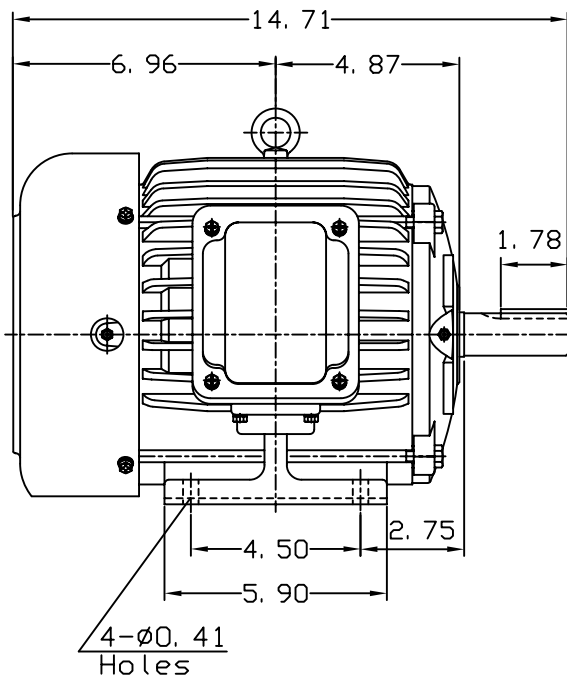

DATE
JUNE 21, 2005
CATALOG NO.
EP0032-50

OUTLINE DIMENSIONS
3-PHASE INDUCTION MOTOR

MOTOR TYPE:
AEHH8N
FRAME NO. 182T

Pole	HP	KW	Hz	VOLT	Syn. Speed RPM
2	3	2.2	50	190/380	3000

Ins	Rating	Dimension in	Approx Weight	Bearings
F	CONT.	inch	95 lbs.	DE: 6306ZZ NDE: 6306ZZ

Totally Enclosed Fan-Cooled Type, Squirrel-Cage Rotor.

① 10. 30. 00

J. H. LIANG

DWN.	J. H. LIANG	11-30-98
CHKD.	C. S. LO	12-29-98
APPD.	Y. B. HUANG	12-29-98

TECO Westinghouse

DWG NO.
31057H353003