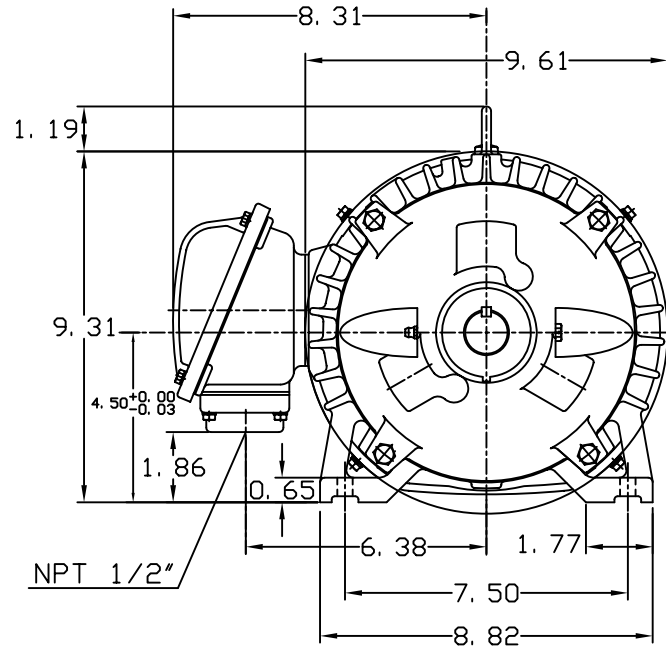

DATE
JUNE 21, 2005
CATALOG NO.
EP0034-50

OUTLINE DIMENSIONS
3-PHASE INDUCTION MOTOR

MOTOR TYPE:
AEHH8N
FRAME NO. 182T

Pole	HP	KW	Hz	VOLT	Syn. Speed RPM
4	3	2.2	50	190/380	1500

Ins	Rating	Dimension in	Approx Weight	Bearings
F	CONT.	inch	95 lbs.	DE: 6306ZZ NDE: 6306ZZ

Totally Enclosed Fan-Cooled Type, Squirrel-Cage Rotor.

① 10. 30. 00

J. H. LIANG

DWN.	J. H. LIANG	11-30-98
CHKD.	C. S. LO	12-29-98
APPD.	Y. B. HUANG	12-29-98

TECO Westinghouse

DWG NO.
31057H353004