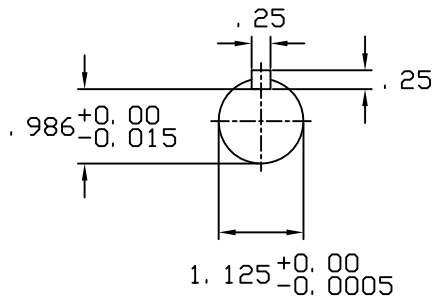

DATE
JUNE 21, 2005
CATALOG NO.
EP0034-50

OUTLINE DIMENSIONS
3-PHASE INDUCTION MOTOR

MOTOR TYPE:
AEHH8N
FRAME NO. 182T

Pole	HP	KW	Hz	VOLT	Syn. Speed RPM
4	3	2.2	50	190/380	1500

Ins	Rating	Dimension in	Approx Weight	Bearings
F	CONT.	inch	95 lbs.	DE: 6306ZZ NDE: 6306ZZ

Totally Enclosed Fan-Cooled Type, Squirrel-Cage Rotor.

① 10. 30. 00

J. H. LIANG

DWN.	J. H. LIANG	11-30-98
CHKD.	C. S. LO	12-29-98
APPD.	Y. B. HUANG	12-29-98

TECO Westinghouse

DWG NO.
31057H353004