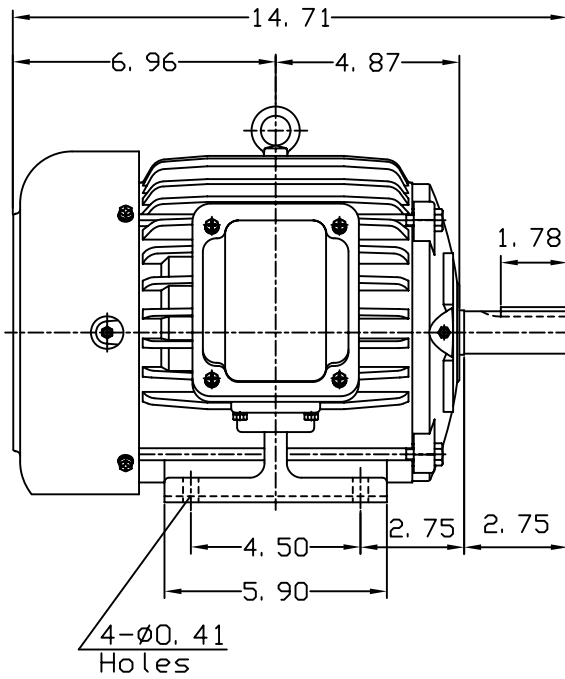

DATE
JUNE 21, 2005
CATALOG NO.
EP0034-50

OUTLINE DIMENSIONS
3-PHASE INDUCTION MOTOR

MOTOR TYPE:
AEHH8N
FRAME NO. 182T

Pole	HP	KW	Hz	VOLT	Syn. Speed RPM
4	3	2.2	50	190/380	1500

Ins	Rating	Dimension in	Approx Weight	Bearings
F	CONT.	inch	95 lbs.	DE: 6306ZZ NDE: 6306ZZ

Totally Enclosed Fan-Cooled Type, Squirrel-Cage Rotor.

① 10. 30. 00

J. H. LIANG

DWN.	J. H. LIANG	11-30-98
CHKD.	C. S. LO	12-29-98
APPD.	Y. B. HUANG	12-29-98

TECO Westinghouse

DWG NO.
31057H353004