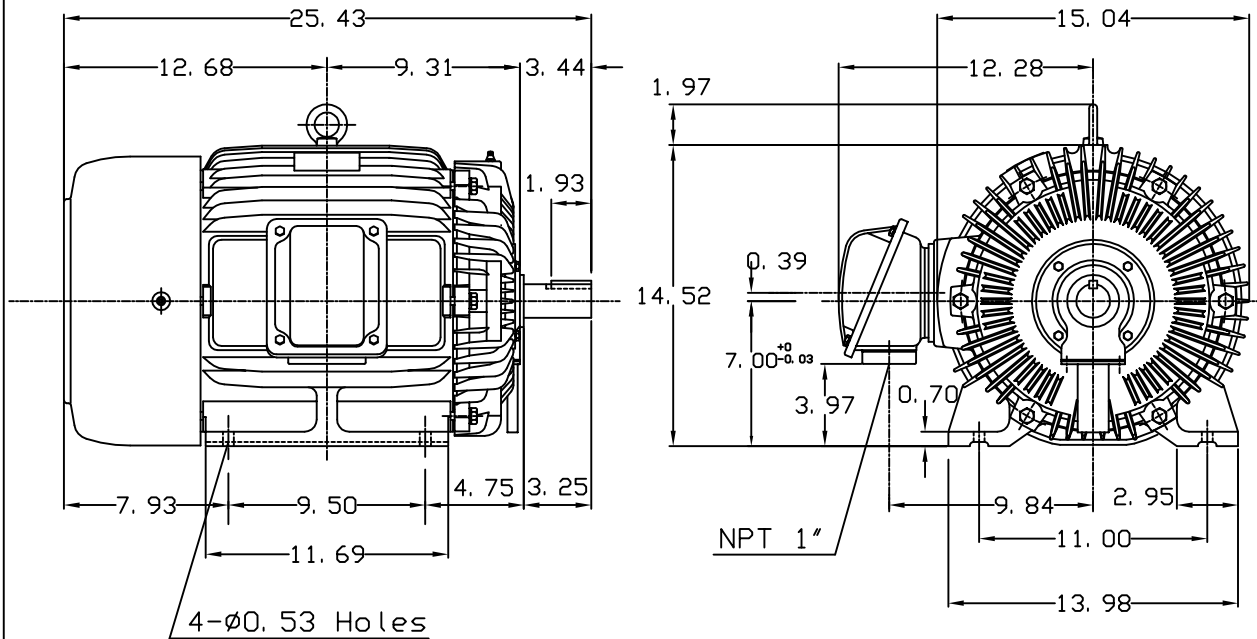

DATE  
JUNE 21, 2005  
CATALOG NO.  
EP0252-50

OUTLINE DIMENSIONS  
3-PHASE INDUCTION MOTOR

MOTOR TYPE:  
AEHH8N  
FRAME NO. 284TS

Pole	HP	KW	Hz	VOLT	Syn. Speed RPM
2	25	18.65	50	190/380	3000

Ins	Rating	Dimension in	Approx Weight	Bearings
F	CONT.	inches	418 lbs.	DE: 6211C3 NDE: 6211C3

Totally Enclosed Fan Cooled Type. Squirrel-cage Rotor.

DWN.	J. H. LIANG	11-30-98
CHKD.	C. H. KAO	12-26-98
APP'D.	Y. B. HUANG	12-26-98

TECO Westinghouse

DWG NO.  
31057H359000