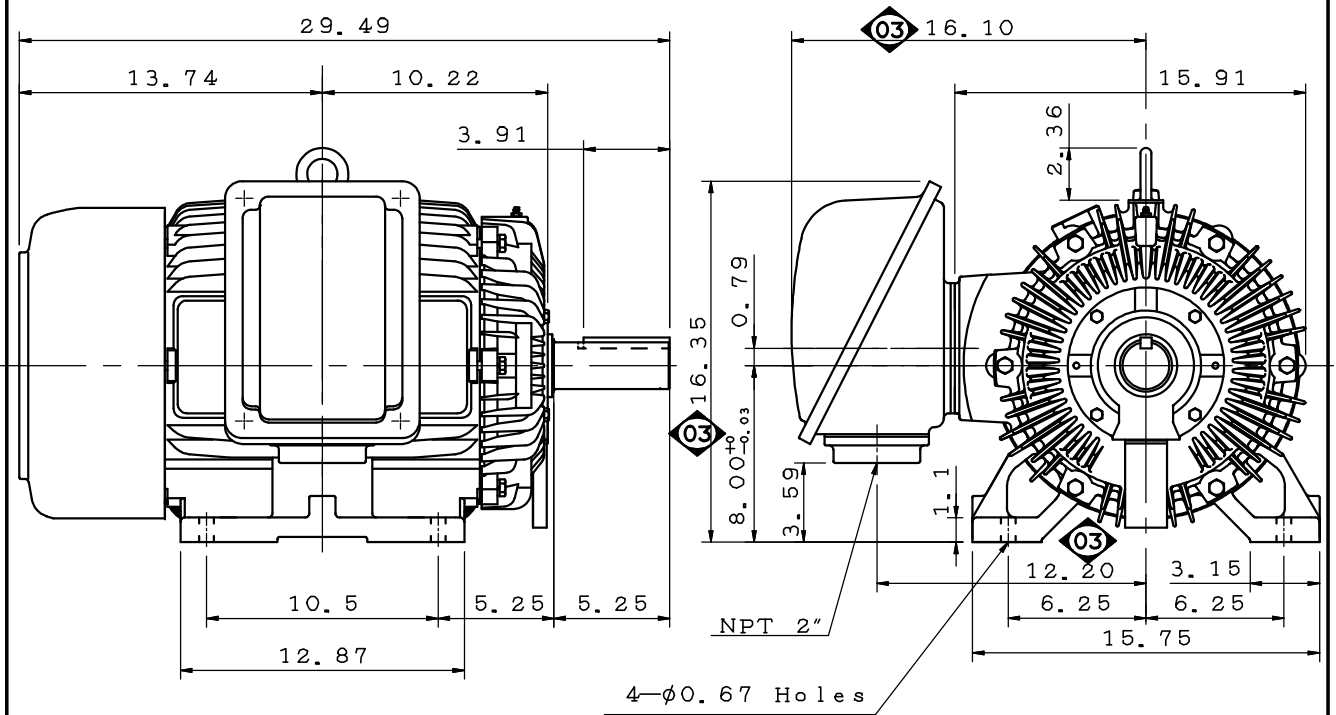

DATE	APRIL 1, 2020	OUTLINE DIMENSIONS	MOTOR TYPE:
CATALOG NO.:	EP0404		3-PHASE INDUCTION MOTOR
			FRAME NO. 324T(X)

Pole	HP	kW	Hz	VOLT	r/min(rpm)
4	40	30	60	230/460	1800

Ins	Rating	Dimension in	Approx Weight	Bearings
F	CONT.	inch	③ 539 lbs	DE: 6312 NDE: 6310

Totally Enclosed Fan-Cooled Type. Squirrel-cage Rotor.

③ 12.16.19	Enlarge T-BOX volume.	C. T. CHEN
------------	-----------------------	------------

DWG.	J. F. Chen	06.27.19	TECO Westinghouse	DWG NO.
CHKD.	M. C. JENG	06.28.19		31057M095033
APPD.	M. C. JENG	06.28.19		