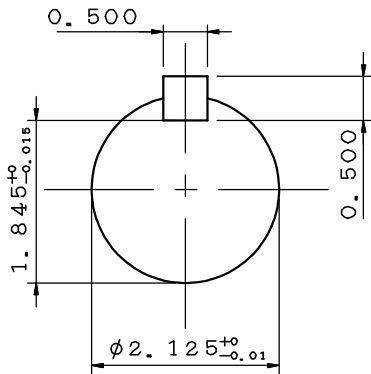

DATE	APRIL 1, 2020	OUTLINE DIMENSIONS	MOTOR TYPE:
CATALOG NO.:	EP0404		3-PHASE INDUCTION MOTOR
			FRAME NO. 324T(X)

Pole	HP	kW	Hz	VOLT	r/min(rpm)
4	40	30	60	230/460	1800

Ins	Rating	Dimension in	Approx Weight	Bearings
F	CONT.	inch	③ 539 lbs	DE: 6312 NDE: 6310

Totally Enclosed Fan-Cooled Type. Squirrel-cage Rotor.

③ 12.16.19	Enlarge T-BOX volume.	C. T. CHEN
------------	-----------------------	------------

DWG.	J. F. Chen	06.27.19	TECO Westinghouse	DWG NO.
CHKD.	M. C. JENG	06.28.19		31057M095033
APPD.	M. C. JENG	06.28.19		