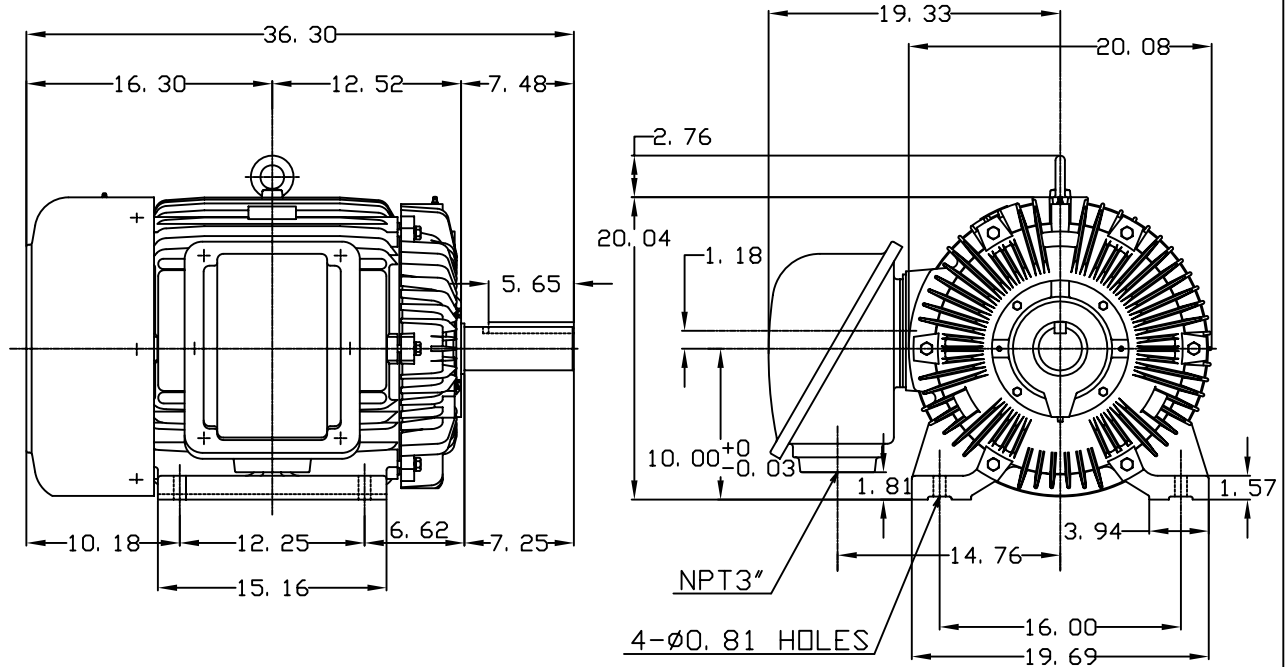

DATE
JUNE 21, 2005
CATALOG NO.
EP0606-50

OUTLINE DIMENSIONS
3-PHASE INDUCTION MOTOR

MOTOR TYPE:
AEHH8N
FRAME NO. 404T

Pole	HP	KW	Hz	VOLT	Syn. Speed RPM
6	60	45	50	190/380	1000
Ins	Rating	Dimension in	Approx Weight	Bearings	
F	CONT.	inches	1166 lbs.	DE: 6317	NDE: 6313

Totally Enclosed Fan Cooled Type, Squirrel-cage Rotor.

DWN.	J. H. LIANG	11-30-98
CHKD.	C. H. KAO	12-26-98
APPD.	Y. B. HUANG	12-26-98

TECO Westinghouse

DWG NO.
31057H371000