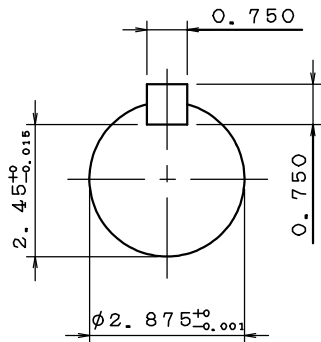

DATE	APRIL 1, 2020	OUTLINE DIMENSIONS	MOTOR TYPE:
CATALOG NO.:	EP1004		3-PHASE INDUCTION MOTOR
			FRAME NO. 405T

Pole	HP	kW	Hz	VOLT	r/min(rpm)
4	100	75	60	230/460	1800

Ins	Rating	Dimension in	Approx Weight	Bearings	
F	CONT.	inches	1233 lbs	DE: 6317	NDE: 6313

Totally Enclosed Fan Cooled Type. Squirrel-cage Rotor.

◇	.	.
---	---	---

DWG.	C. T. CHEN	12•20•19	TECO Westinghouse	DWG NO.
CHKD.	M. C. JENG	01•15•20		31057M130010
APPD.	M. C. JENG	01•15•20		