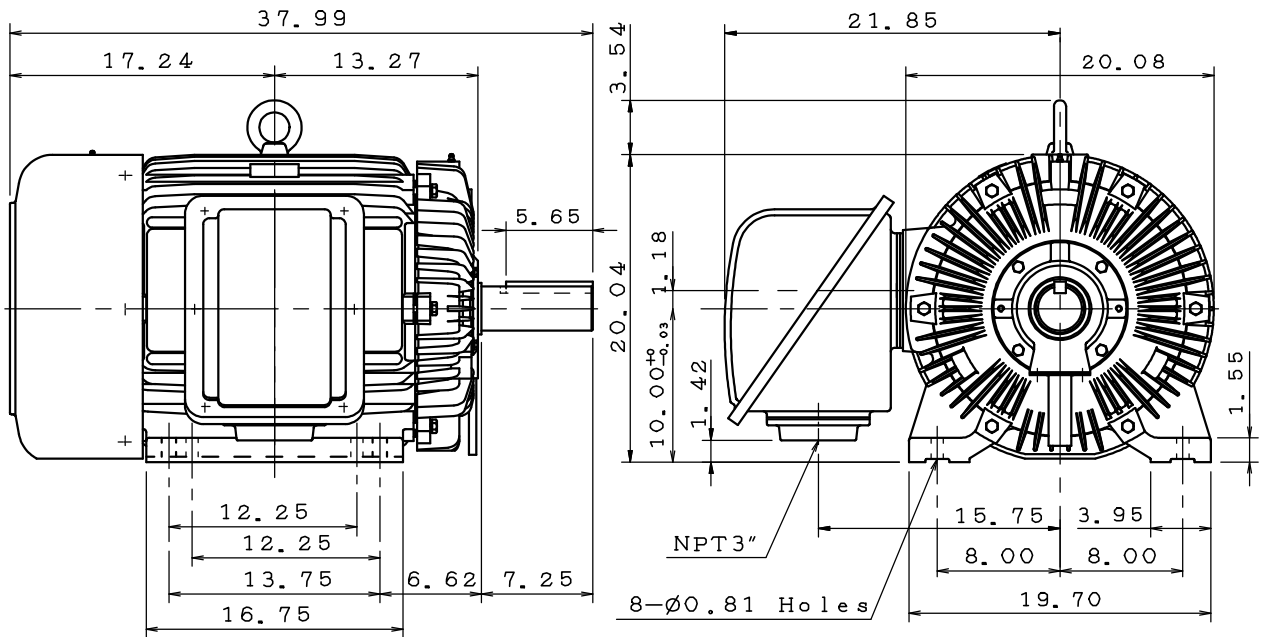

DATE	APRIL 1, 2020	OUTLINE DIMENSIONS	MOTOR TYPE:
CATALOG NO.:	EP1004		3-PHASE INDUCTION MOTOR
			FRAME NO. 405T

Pole	HP	kW	Hz	VOLT	r/min(rpm)
4	100	75	60	230/460	1800

Ins	Rating	Dimension in	Approx Weight	Bearings	
F	CONT.	inches	1233 lbs	DE: 6317	NDE: 6313

Totally Enclosed Fan Cooled Type. Squirrel-cage Rotor.

◇	.	.
---	---	---

DWG.	C. T. CHEN	12•20•19	TECO Westinghouse	DWG NO.
CHKD.	M. C. JENG	01•15•20		31057M130010
APPD.	M. C. JENG	01•15•20		