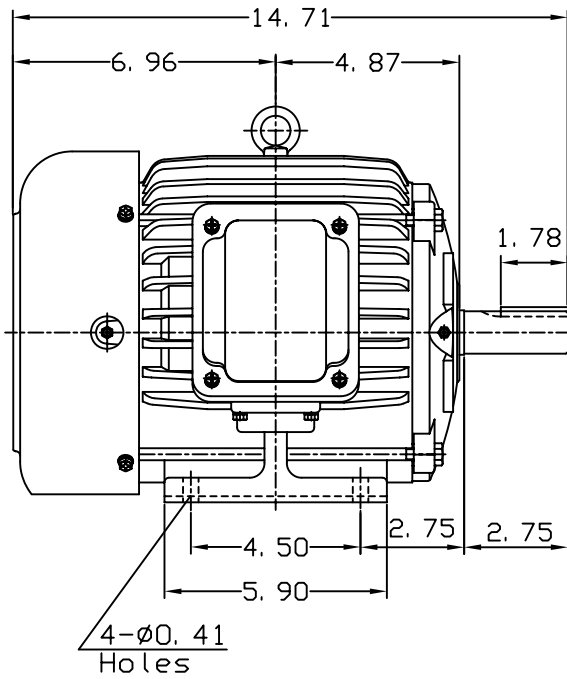

DATE  
JUNE 21, 2005  
CATALOG NO.  
EP1/56-50

OUTLINE DIMENSIONS  
3-PHASE INDUCTION MOTOR

MOTOR TYPE:  
AEHH8N  
FRAME NO. 182T

Pole	HP	KW	Hz	VOLT	Syn. Speed RPM
6	1.5	1	50	190/380	1000

Ins	Rating	Dimension in	Approx Weight	Bearings
F	CONT.	inch	95 lbs.	DE: 6306ZZ NDE: 6306ZZ

Totally Enclosed Fan-Cooled Type, Squirrel-Cage Rotor.

① 10. 30. 00

J. H. LIANG

DWN.	J. H. LIANG	11-30-98
CHKD.	C. S. LO	12-29-98
APPD.	Y. B. HUANG	12-29-98

TECO Westinghouse

DWG NO.  
31057H353002