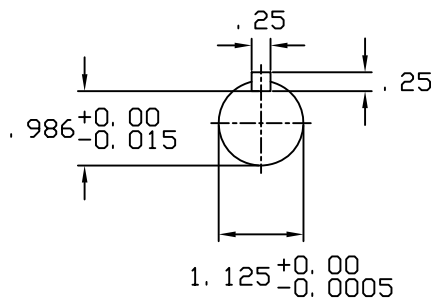

DATE
JUNE 21, 2005
CATALOG NO.
EP1/56-50

OUTLINE DIMENSIONS
3-PHASE INDUCTION MOTOR

MOTOR TYPE:
AEHH8N
FRAME NO. 182T

Pole	HP	KW	Hz	VOLT	Syn. Speed RPM
6	1.5	1	50	190/380	1000

Ins	Rating	Dimension in	Approx Weight	Bearings
F	CONT.	inch	95 lbs.	DE: 6306ZZ NDE: 6306ZZ

Totally Enclosed Fan-Cooled Type, Squirrel-Cage Rotor.

① 10. 30. 00

J. H. LIANG

DWN.	J. H. LIANG	11-30-98
CHKD.	C. S. LO	12-29-98
APPD.	Y. B. HUANG	12-29-98

TECO Westinghouse

DWG NO.
31057H353002