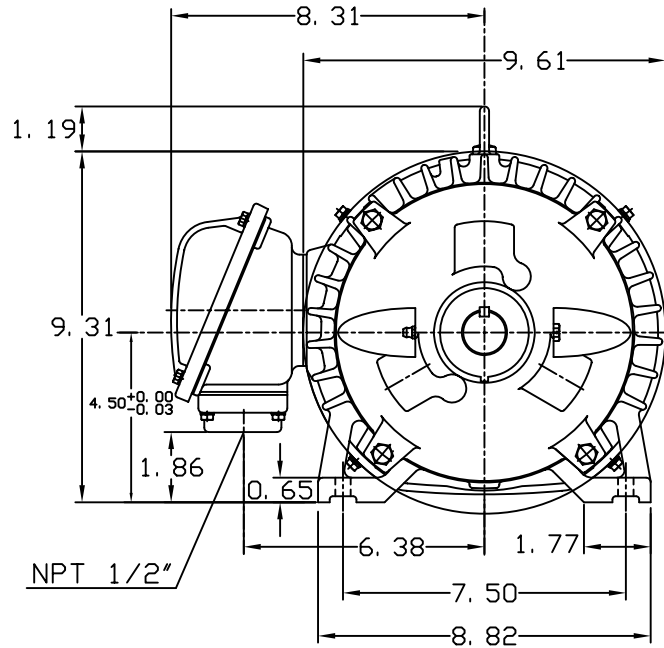

DATE  
JUNE 21, 2005  
CATALOG NO.  
EP1/56-50

OUTLINE DIMENSIONS  
3-PHASE INDUCTION MOTOR

MOTOR TYPE:  
AEHH8N  
FRAME NO. 182T

Pole	HP	KW	Hz	VOLT	Syn. Speed RPM
6	1.5	1	50	190/380	1000

Ins	Rating	Dimension in	Approx Weight	Bearings
F	CONT.	inch	95 lbs.	DE: 6306ZZ NDE: 6306ZZ

Totally Enclosed Fan-Cooled Type, Squirrel-Cage Rotor.

① 10. 30. 00

J. H. LIANG

DWN.	J. H. LIANG	11-30-98
CHKD.	C. S. LO	12-29-98
APPD.	Y. B. HUANG	12-29-98

TECO Westinghouse

DWG NO.  
31057H353002